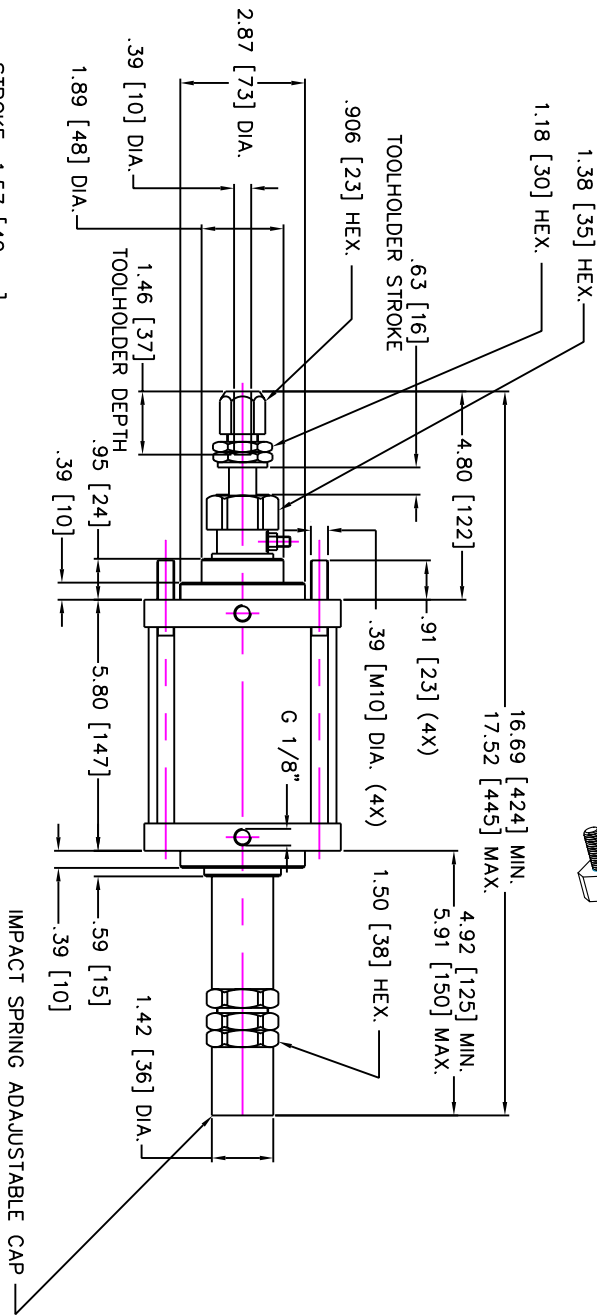

MV 23 VPS

STROKE: 1.57 [40mm]  
 TOOLHOLDER STROKE: .63 [16mm]  
 STROKES / MIN.: 60 AT MINIMUM TRAVEL  
 WEIGHT: 17.7 LBS. [8 KG]  
 WORKING PRESSURE: 60-90 PSI [4 TO 6 BAR]  
 MAX. IMPACT FORCE: 7800 LBS. [3500 KG]