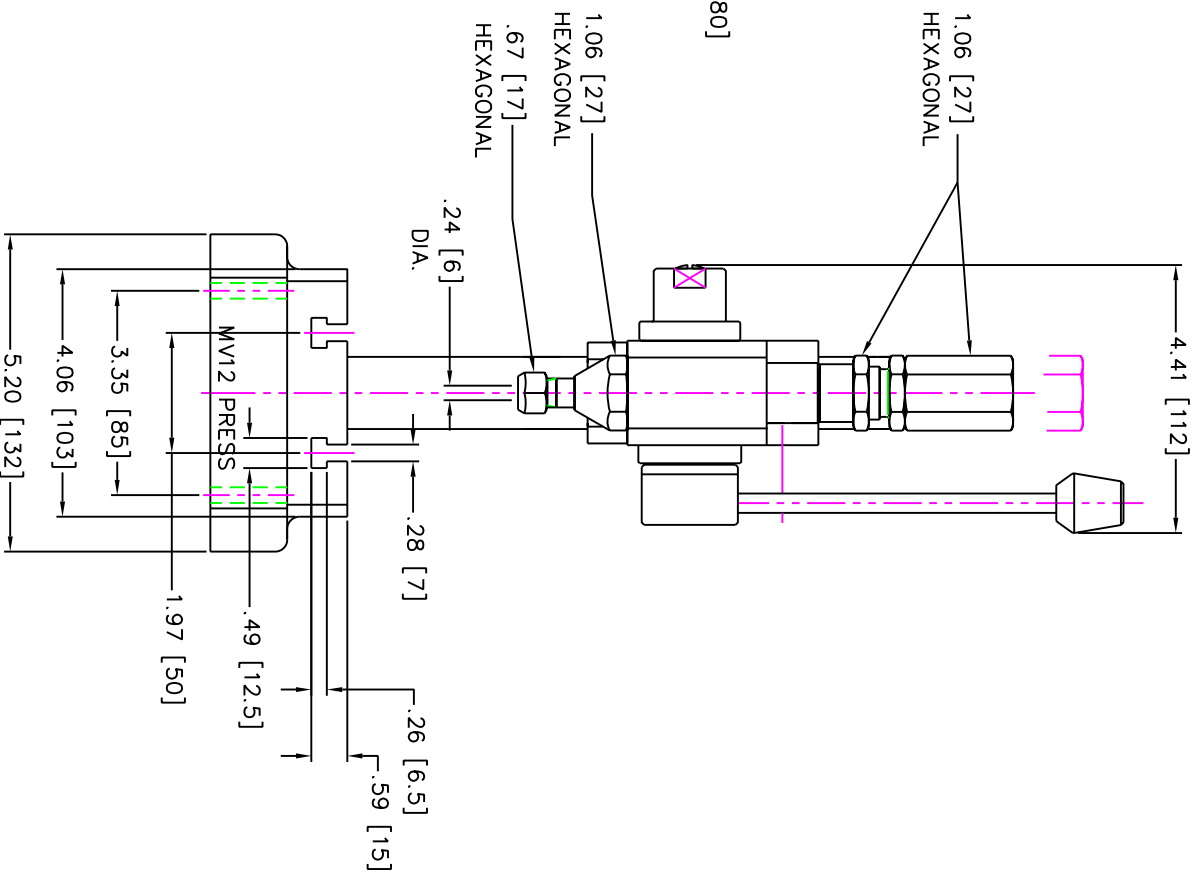

MV12 MECHANICAL IMPACT PRESS OVERALL DIMENSIONS

MB METAL TECHNOLOGIES
 403 S. Hawley Rd.
 Milwaukee, WI 53214
 Phone: (800) 837-9270
 Fax: (414) 771-9043
 Web: www.mbmetaltech.com
 Delivering Solutions. Improving Productivity.