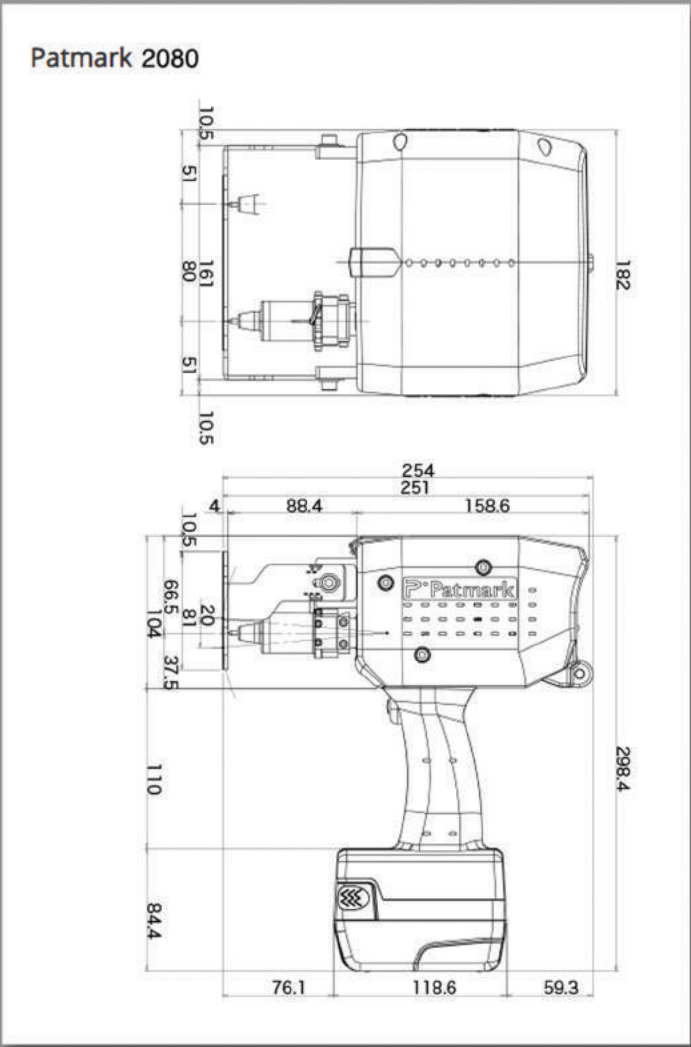

Patmark 2080

**Patmark.**

a new generation of marking tool

The Most Versatile Handheld Pin Marker in the Industry

Battery Operated or A/C Adaptable (optional)

Marking Area of 20mm X 80mm

Fully Adjustable Force and Speed Control

Alphanumeric, Logos, 2D Data Matrix, Time & Date, Serialization

Marks on Flat Parts, Round Parts, and Tags

MB Metal Technologies, LLC - 403 S. Hawley Rd, Milwaukee, WI 53214

P: 855-897-1439 - [www.MarkinBOX.com](http://www.MarkinBOX.com)