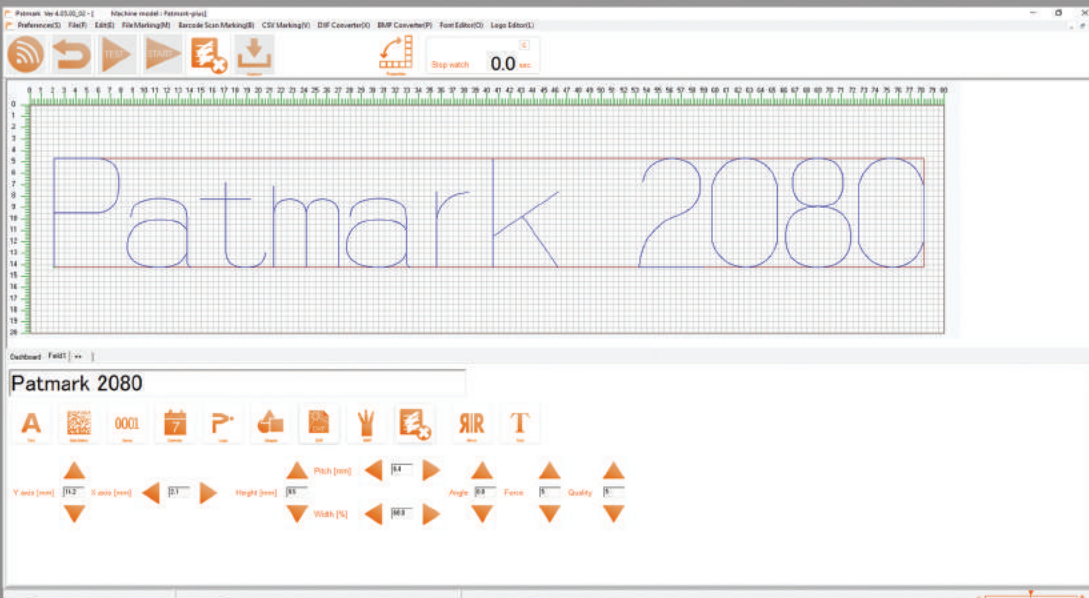

Alphanumeric, Logos, Time & Date, Serialization
Multiple Lines with Spacing Control

Alphanumeric
One Line of Text